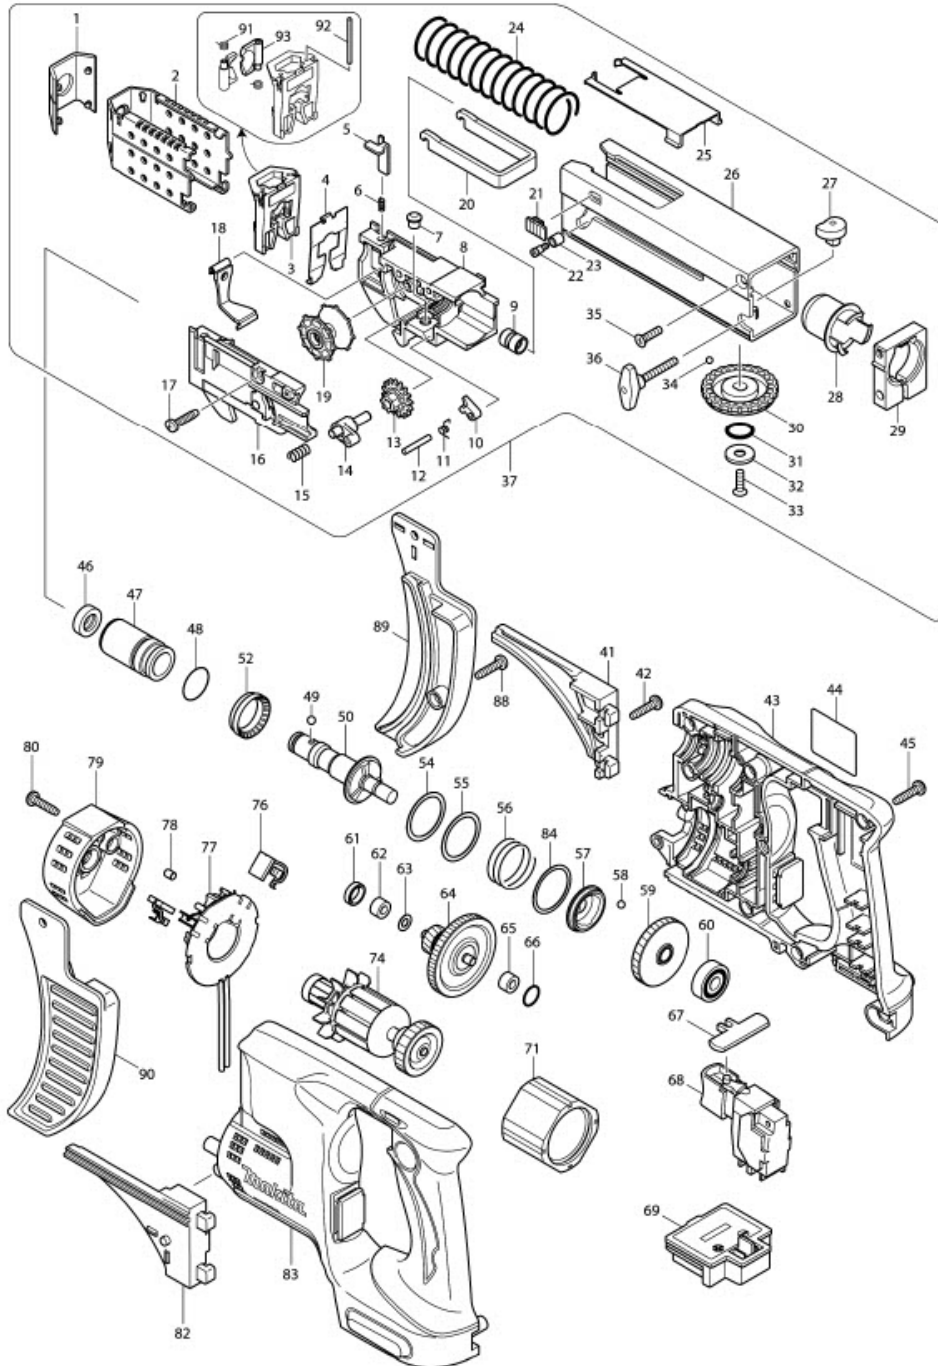

Part Diagram

Model No.DFR550 CORDLESS AUTO FEED SCREWDRIVER

Item	Sub	Parts No.	Parts Description	Qty
1		424043-2	CAP	1
2		345839-7	STOPPER BASE 55	1
3		140493-0	GUIDE BOX COMPLETE	1
3	D10		INC. 4,91,92,93	
4		346269-5	GUARD	1
5		345837-1	LEVER	2
6		233211-4	COMPRESSION SPRING 2	2
7		256451-7	PIN 6	1
8		450107-6	FEEDER BOX	1
008-1		412963-2	FEEDER BOX	1
9		257685-5	SLEEVE 5	1
10		310062-3	STOPPER	1
11		231636-6	TORSION SPRING 4	1
12		256158-5	PIN 3	1
13		226344-2	SPUR GEAR 16	1
14		158374-4	RATCHET ARM COMPLETE	1
15		233212-2	COMPRESSION SPRING 6	1
16		158375-2	BOXCOVER COMPLETE	1
17		265995-6	TAPPING SCREW 4X18	1
18		162201-9	DUST COVER	1
018-1		162934-6	DUST COVER	1
19		416518-5	WHEEL	1
20		345838-9	PLATE	1
21		450111-5	STOPPER	2
22		265177-0	+SHOULDER FLAT HEAD SCREW M3X5	1
23		257764-9	SLEEVE 4	1
24		234031-9	COMPRESSION SPRING 23	1
25		450114-9	CASING COVER	1
26		158377-8	CASING 55 COMPLETE	1
26	C10	816885-2	INDICATION LABEL	1
27		310237-4	SHIFTER PIN	1
28		450110-7	INSULATION SLEEVE	1
29		318181-9	CLAMPER	1
30		417056-0	DIAL 42	1
31		213107-5	O RING 12	1
32		267201-5	FLAT WASHER 6	1
33		912117-6	COUNTERSUNK HEAD SCREW M4X12	1
34		216001-0	STEEL BALL 3.5	1
35		912117-6	COUNTERSUNK HEAD SCREW M4X12	3
36		265779-2	THUMB SCREW M4X28	1
37		195184-8	CASING 55 SET	1
37	D10		INC. 1-36	
41		188309-1	SCREW GUIDE SET	1
41	D10		INC. 82	
42		265995-6	TAPPING SCREW 4X18	1
43		187478-5	HOUSING SET	1
43	D10		INC. 83	
44		815R58-2	DFR550 NAME PLATE	1
45		265995-6	TAPPING SCREW 4X18	9
46		421467-3	DUST COVER	1
47		214172-7	PLANE BEARING 14	1
48		213262-3	O RING 18	1
49		216001-0	STEEL BALL 3.5	1
50		324807-3	SPINDLE A	1
52		421927-5	SLEEVE 20	1
54		267331-2	FLAT WASHER 25	1
55		267331-2	FLAT WASHER 25	1
56		234017-3	COMPRESSION SPRING 25	1